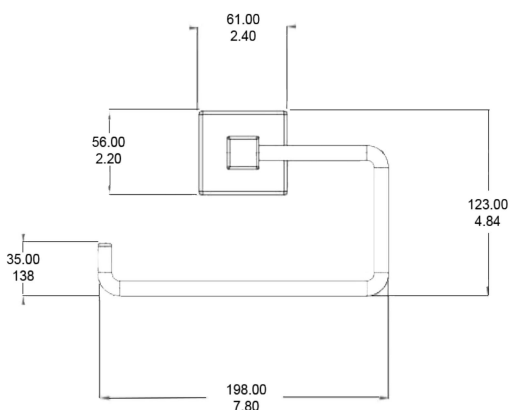

PART NUMBERS	FINISH
1004-PC	POLISHED CHROME
1004-BN	BRUSHED NICKEL
1004-ORB	OIL RUBBED BRONZE

HARDWARE INCLUDED

- 304 STAINLESS STEEL TOWEL RING - 1
- ZINC DIE-CAST POST AND FLANGE - 1
- ALUMINUM WALL MOUNTING BRACKETS - 1
- STAINLESS STEEL MOUNTING HARDWARE AND WALL ANCHORS INCLUDED

WALL MOUNTED

INSTALLATION:

Attach mounting bracket to wall with mounting screws. Slide flange and post over bracket and tighten set screw. Our mounting brackets are designed with horizontal and vertical adjustability to insure a proper level fit.