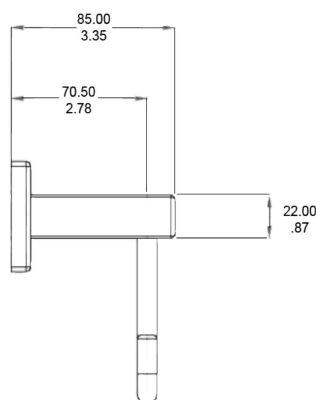

1000 PRIMO COLLECTION TOWEL RINGS

STRAIGHT CLEAN LINES

sales@preferredbathinc.com

www.preferredbathinc.com

(336) 904-6248

TOWEL RING

- TRADITIONAL BUT MODERN STYLING
- SUPERIOR STRONG MOUNTING SYSTEM
- TWO SCREWS INCLUDED FOR A STRONG SECURE INSTALLATION

PART NUMBERS	FINISH
1004-PC	POLISHED CHROME
1004-BN	BRUSHED NICKEL
1004-ORB	OIL RUBBED BRONZE

HARDWARE INCLUDED

- 304 STAINLESS STEEL TOWEL RING - 1
- ZINC DIE-CAST POST AND FLANGE - 1
- ALUMINUM WALL MOUNTING BRACKETS - 1
- STAINLESS STEEL MOUNTING HARDWARE AND WALL ANCHORS INCLUDED

WALL MOUNTED

INSTALLATION:

Attach mounting bracket to wall with mounting screws. Slide flange and post over bracket and tighten set screw. Our mounting brackets are designed with horizontal and vertical adjustability to insure a proper level fit.

WOOD BLOCKING IS THE PREFERRED METHOD OF INSTALLATION

Limited Warranty:

Preferred Bath Accessories Inc. warrants to the purchaser that the product will be free from defects in material and workmanship. If the product does not comply with this warranty, Preferred Bath Accessories Inc. will repair or replace the product or, at Preferred Bath Accessories Inc's. option, refund the purchase price. The limited warranty period is for the lifetime of the product. Limitations on the Warranty: The warranty does not cover, normal wear and tear, product abuse, neglect, improper installation or maintenance. Purchaser Requirements: If this product does not meet Preferred Bath Accessories Inc's. warranty, return the product (postage prepaid) to the place of purchase with proof of purchase and a written claim briefly describing the defect. You may be required to provide other information or evidence of the defect.