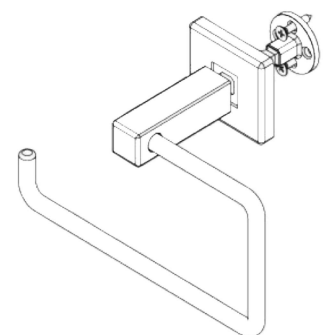

1000 PRIMO COLLECTION TOWEL RINGS

STRAIGHT CLEAN LINES

sales@preferredbathinc.com

www.preferredbathinc.com

(336) 904-6248

TOWEL RING

- TRADITIONAL BUT MODERN STYLING
- SUPERIOR STRONG MOUNTING SYSTEM
- TWO SCREWS INCLUDED FOR A STRONG SECURE INSTALLATION

PART NUMBERS	FINISH
1004-PC	POLISHED CHROME
1004-BN	BRUSHED NICKEL
1004-ORB	OIL RUBBED BRONZE

HARDWARE INCLUDED

- 304 STAINLESS STEEL TOWEL RING - 1
- ZINC DIE-CAST POST AND FLANGE - 1
- ALUMINUM WALL MOUNTING BRACKETS - 1
- STAINLESS STEEL MOUNTING HARDWARE AND WALL ANCHORS INCLUDED

WALL MOUNTED

INSTALLATION:

Attach mounting bracket to wall with mounting screws. Slide flange and post over bracket and tighten set screw. Our mounting brackets are designed with horizontal and vertical adjustability to insure a proper level fit.